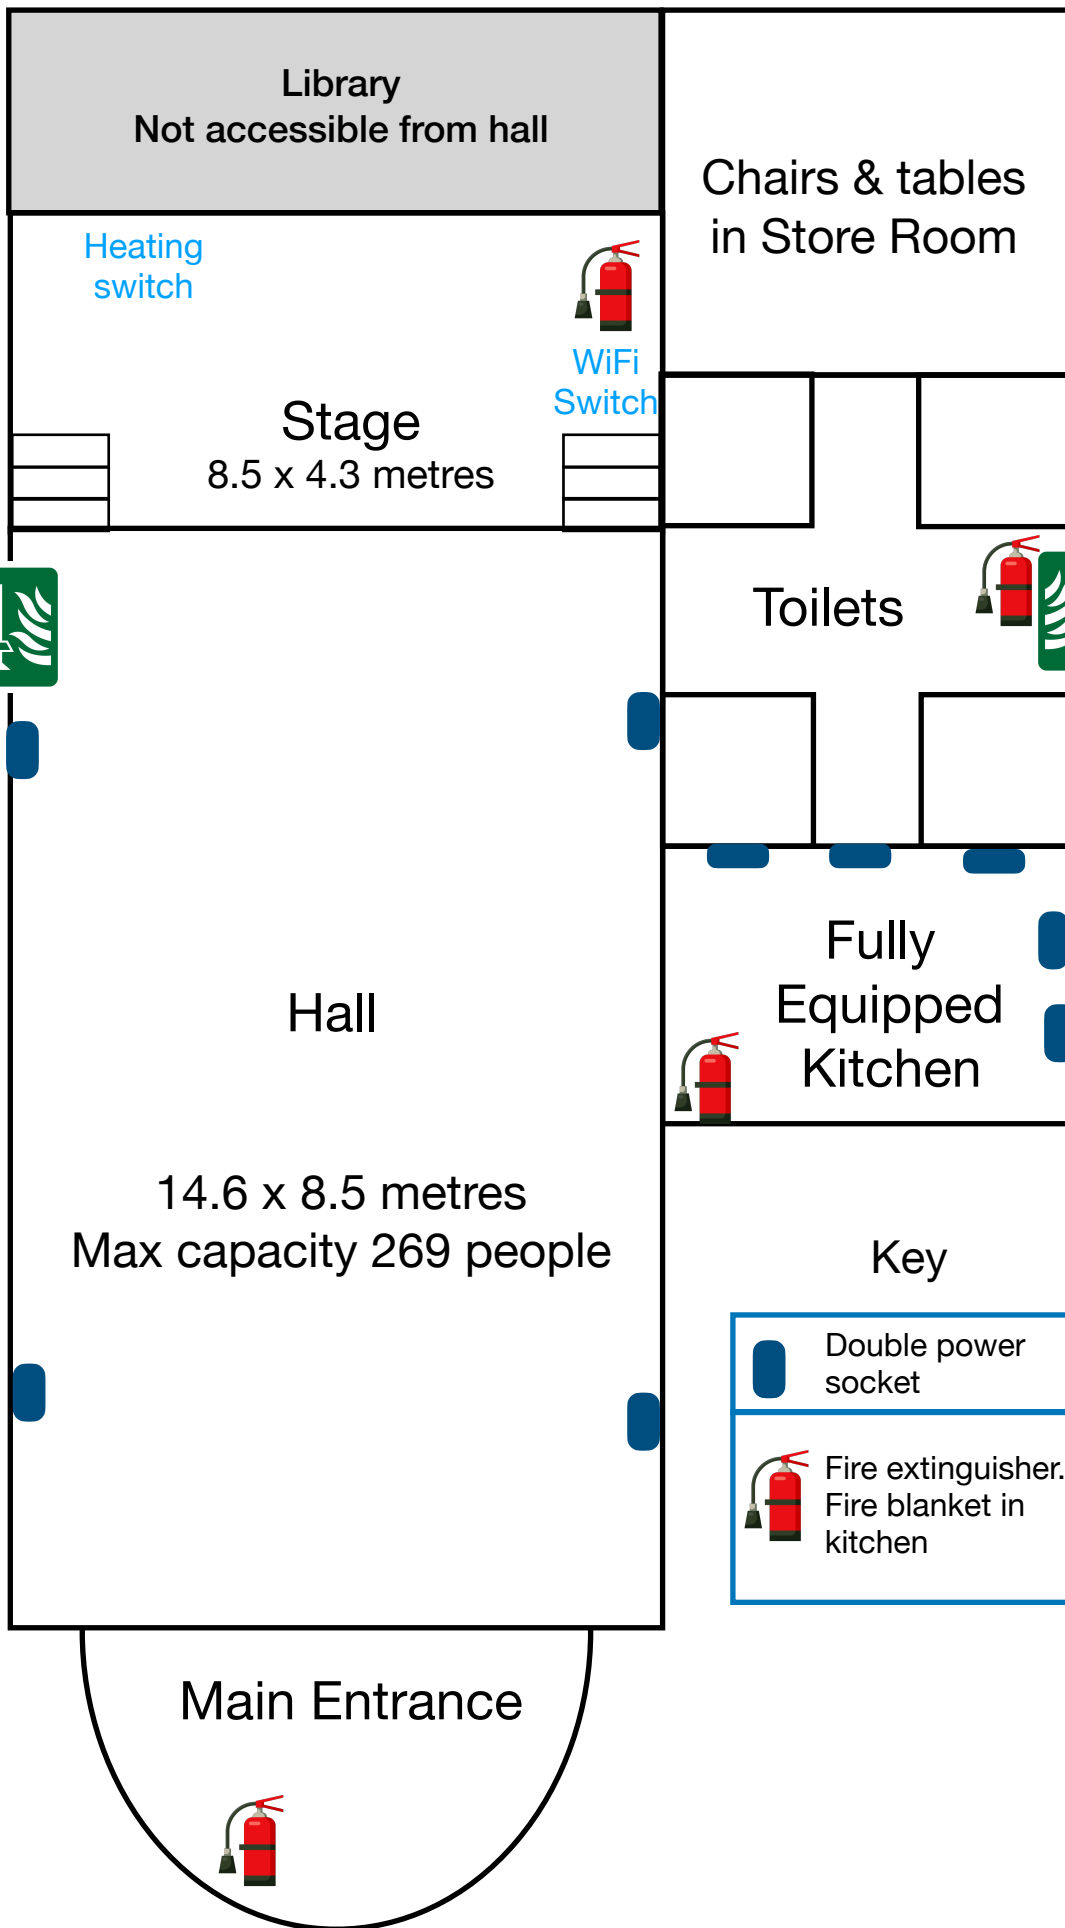

Public car park

Level Access to hall

Key

	Double power socket
	Fire extinguisher. Fire blanket in kitchen

Gomshall Lane